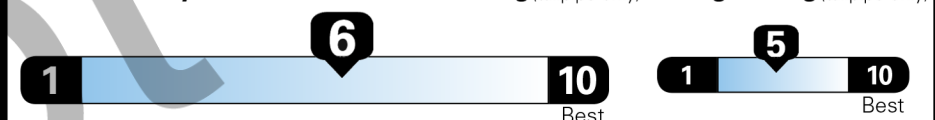

Fuel Economy & Greenhouse Gas Rating (tailpipe only) **Smog Rating** (tailpipe only)

This vehicle emits 257 grams CO₂ per mile. The best emits 0 grams per mile (tailpipe only). Producing and distributing fuel also create emissions; learn more at fuel economy.gov.

Actual results will vary for many reasons, including driving conditions and how you drive and maintain your vehicle. The average new vehicle gets 29 MPG and costs $8,500 to fuel over 5 years. Cost estimates are based on 15,000 miles per year at $3.30 per gallon. MPGe is miles per gasoline gallon equivalent. Vehicle emissions are a significant cause of climate change and smog.

fuel economy.gov

Calculate personalized estimates and compare vehicles

MANUFACTURER'S SUGGESTED RETAIL PRICE[†] **$25,565.00**

[†]Manufacturer's suggested retail price excludes delivery processing and handling fees, license and title fees, applicable federal, state and local taxes, and dealer and distributor options and accessories.

36 month/36,000-mile limited warranty on all Southeast Toyota Distributors, LLC options, contact your local Toyota dealership for more information.

TOTAL DISTRIBUTOR'S OPTIONS $ 1,346.00
DELIVERY, PROCESSING AND HANDLING FEE 1,295.00
DESTINATION FUEL SURCHARGE 0.00

TOTAL SUGGESTED RETAIL PRICE **$ 28,206.00**

DELIVERED BY TRUCK TO: 09158

LIPTON TOYOTA
1700 W. OAKLAND PARK BLVD.
FT. LAUDERDALE, FL 33311

C101