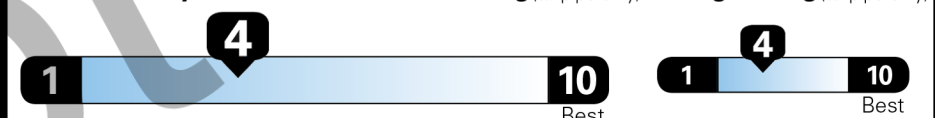

This vehicle emits 462 grams CO₂ per mile. The best emits 0 grams per mile (tailpipe only). Producing and distributing fuel also create emissions; learn more at fuel economy.gov.

Actual results will vary for many reasons, including driving conditions and how you drive and maintain your vehicle. The average new vehicle gets 29 MPG and costs $8,500 to fuel over 5 years. Cost estimates are based on 15,000 miles per year at $3.30 per gallon. MPGe is miles per gasoline gallon equivalent. Vehicle emissions are a significant cause of climate change and smog.

fuel economy.gov

Calculate personalized estimates and compare vehicles

MANUFACTURER'S SUGGESTED RETAIL PRICE[†] $56,700.00

[†]Manufacturer's suggested retail price excludes delivery processing and handling fees, license and title fees, applicable federal, state and local taxes, and dealer and distributor options and accessories.

36 month/36,000-mile limited warranty on all Southeast Toyota Distributors, LLC options, contact your local Toyota dealership for more information.

TOTAL DISTRIBUTOR'S OPTIONS $ 6,475.00
DELIVERY, PROCESSING AND HANDLING FEE 2,195.00
DESTINATION FUEL SURCHARGE 0.00

TOTAL SUGGESTED RETAIL PRICE $ 65,370.00

DELIVERED BY TRUCK TO: 09158

LIPTON TOYOTA
1700 W. OAKLAND PARK BLVD.
FT. LAUDERDALE, FL 33311

J018