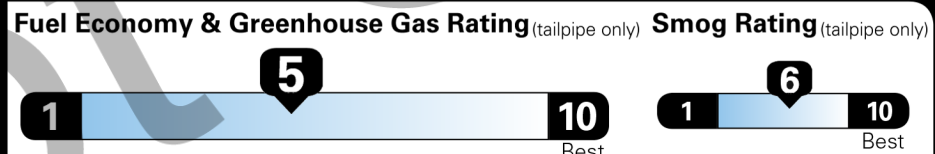

This vehicle emits 386 grams CO₂ per mile. The best emits 0 grams per mile (tailpipe only). Producing and distributing fuel also create emissions; learn more at fueleconomy.gov.

Actual results will vary for many reasons, including driving conditions and how you drive and maintain your vehicle. The average new vehicle gets 29 MPG and costs $8,500 to fuel over 5 years. Cost estimates are based on 15,000 miles per year at $3.30 per gallon. MPGe is miles per gasoline gallon equivalent. Vehicle emissions are a significant cause of climate change and smog.

fueleconomy.gov

Calculate personalized estimates and compare vehicles

MANUFACTURER'S SUGGESTED RETAIL PRICE[†] $65,000.00

[†]Manufacturer's suggested retail price excludes delivery processing and handling fees, license and title fees, applicable federal, state and local taxes, and dealer and distributor options and accessories.

36 month/36,000-mile limited warranty on all Southeast Toyota Distributors, LLC options, contact your local Toyota dealership for more information.

TOTAL DISTRIBUTOR'S OPTIONS $2,677.00
DELIVERY, PROCESSING AND HANDLING FEE 1,745.00
DESTINATION FUEL SURCHARGE 0.00

TOTAL SUGGESTED RETAIL PRICE $ 69,422.00

DELIVERED BY TRUCK TO: 09158

LIPTON TOYOTA
1700 W. OAKLAND PARK BLVD.
FT. LAUDERDALE, FL 33311

J204