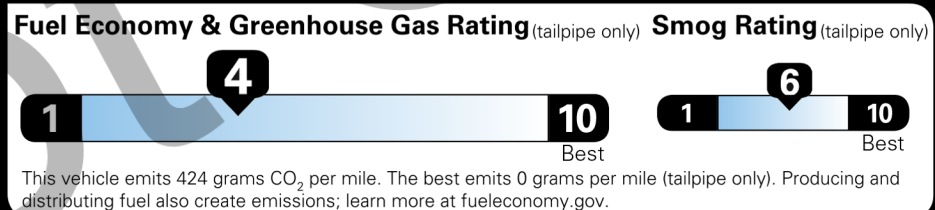

1. **INTERIOR**
2. Fabric-Trimmed Seats w/ Driver Lumbar Support
   - 8-in Toyota Audio Multimedia w/ 6-Speakers, Wireless Apple CarPlay and Android Auto Compatibility
   - SiriusXM w/3-Month Trial

For Full Product Details:
Please Visit Toyota.com/Tacoma
Full Tank of Gas

BASE MANUFACTURER'S SUGGESTED RETAIL PRICE **$40,805.00**

1. **OPTIONAL EQUIPMENT**
2. FE 50 State Emissions
   - ST Full-size Spare Tire 85.00

SOUTHEAST TOYOTA DISTRIBUTORS, LLC
MANUFACTURER'S SUGGESTED RETAIL PRICE[†] **$ 40,890.00**

DISTRIBUTOR'S OPTIONS

XX152	XP Predator Includes: 18" Black TRD Wheel w/ Nitto Nomad Tire Upgrade (Replaces 4 Factory Wheels and Tires Listed) Predator Pro Step Bar Black Exhaust Tip Black Overlays and Tailgate Insert Package XSeries Badging	3,999.00
XY900	TOYOGUARD Platinum Includes: 2 Oil and Filter Changes at any Toyota Dealer Four Tire Rotations Roadside and Rental Car Assistance Exterior Paint Sealant and Interior Protector	699.00
PF100	Clear Paint Protection - Door Package Includes coverage where applicable on: Door Edge Guards Door Cups Rear Bumper	249.00
PR100	Multimedia Screen Protector	129.00

EPA DOT Fuel Economy and Environment

Gasoline Vehicle

Fuel Economy

21 MPG Small Pickups range from 20 to 38 MPG. The best vehicle rates 146 MPGe.

19 24
combined city/hwy city highway

4.8 gallons per 100 miles

You spend $3,250
more in fuel costs over 5 years compared to the average new vehicle.

Annual fuel COST
$2,350

Actual results will vary for many reasons, including driving conditions and how you drive and maintain your vehicle. The average new vehicle gets 29 MPG and costs $8,500 to fuel over 5 years. Cost estimates are based on 15,000 miles per year at $3.30 per gallon. MPGe is miles per gasoline gallon equivalent. Vehicle emissions are a significant cause of climate change and smog.

fueleconomy.gov
Calculate personalized estimates and compare vehicles

MANUFACTURER'S SUGGESTED RETAIL PRICE[†] **$40,890.00**

[†]Manufacturer's suggested retail price excludes delivery processing and handling fees, license and title fees, applicable federal, state and local taxes, and dealer and distributor options and accessories.

36 month/36,000-mile limited warranty on all Southeast Toyota Distributors, LLC options, contact your local Toyota dealership for more information.

TOTAL DISTRIBUTOR'S OPTIONS $ 5,076.00
DELIVERY, PROCESSING AND HANDLING FEE 1,745.00
DESTINATION FUEL SURCHARGE 0.00
TOTAL SUGGESTED RETAIL PRICE **$ 47,711.00**

DELIVERED BY TRUCK TO: 09158

LIPTON TOYOTA
1700 W. OAKLAND PARK BLVD.
FT. LAUDERDALE, FL 33311

M128