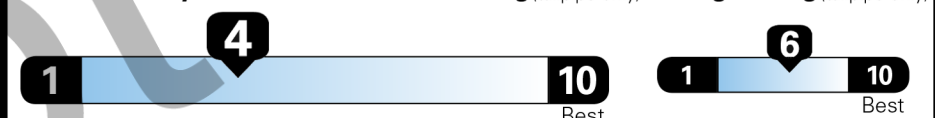

This vehicle emits 433 grams CO₂ per mile. The best emits 0 grams per mile (tailpipe only). Producing and distributing fuel also create emissions; learn more at fueleconomy.gov.

Actual results will vary for many reasons, including driving conditions and how you drive and maintain your vehicle. The average new vehicle gets 29 MPG and costs $8,500 to fuel over 5 years. Cost estimates are based on 15,000 miles per year at $3.30 per gallon. MPGe is miles per gasoline gallon equivalent. Vehicle emissions are a significant cause of climate change and smog.

fueleconomy.gov
Calculate personalized estimates and compare vehicles

MANUFACTURER'S SUGGESTED RETAIL PRICE[†] **$44,015.00**

[†]Manufacturer's suggested retail price excludes delivery processing and handling fees, license and title fees, applicable federal, state and local taxes, and dealer and distributor options and accessories.

36 month/36,000-mile limited warranty on all Southeast Toyota Distributors, LLC options, contact your local Toyota dealership for more information.

TOTAL DISTRIBUTOR'S OPTIONS $ 2,724.00
DELIVERY, PROCESSING AND HANDLING FEE 1,745.00
DESTINATION FUEL SURCHARGE 0.00

TOTAL SUGGESTED RETAIL PRICE **$ 48,484.00**

DELIVERED BY TRUCK TO: 09158

LIPTON TOYOTA
1700 W. OAKLAND PARK BLVD.
FT. LAUDERDALE, FL 33311

P156