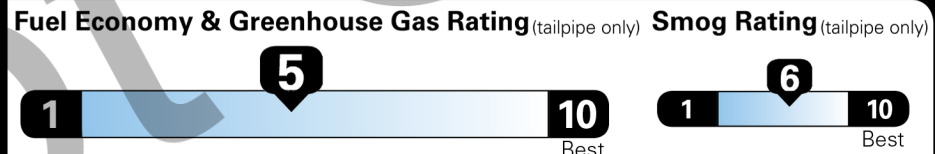

This vehicle emits 393 grams CO₂ per mile. The best emits 0 grams per mile (tailpipe only). Producing and distributing fuel also create emissions; learn more at fuel economy.gov.

Actual results will vary for many reasons, including driving conditions and how you drive and maintain your vehicle. The average new vehicle gets 29 MPG and costs $8,500 to fuel over 5 years. Cost estimates are based on 15,000 miles per year at $3.30 per gallon. MPGe is miles per gasoline gallon equivalent. Vehicle emissions are a significant cause of climate change and smog.

fuel economy.gov
Calculate personalized estimates and compare vehicles

MANUFACTURER'S SUGGESTED RETAIL PRICE[†] **$37,605.00**

[†]Manufacturer's suggested retail price excludes delivery processing and handling fees, license and title fees, applicable federal, state and local taxes, and dealer and distributor options and accessories.

36 month/36,000-mile limited warranty on all Southeast Toyota Distributors, LLC options, contact your local Toyota dealership for more information.

TOTAL DISTRIBUTOR'S OPTIONS $ 5,076.00
DELIVERY, PROCESSING AND HANDLING FEE 1,745.00
DESTINATION FUEL SURCHARGE 0.00

TOTAL SUGGESTED RETAIL PRICE **$ 44,426.00**

DELIVERED BY TRUCK TO: 09158

LIPTON TOYOTA
1700 W. OAKLAND PARK BLVD.
FT. LAUDERDALE, FL 33311

H210